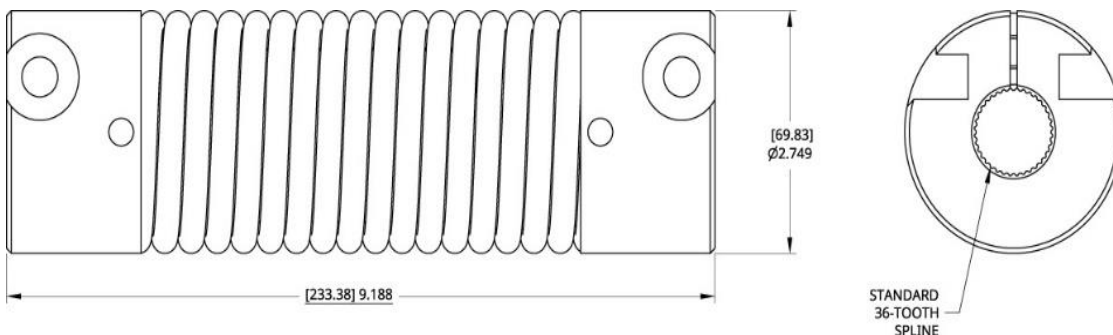

Twin Spring Coupling TSC300 mechanical power transmission coupling

A new maintenance free alternative to Universal, Jaw and elastomeric couplings

- High speed Up to 7000 rpm,
- High torque Up to 300ft lbs./295Kw@7000
- No internal bearings or inserts means no maintenance
- Larger angle of usage Up to 45°
- Able to absorb impacts and vibration with its twin spring design
- Multi directional high-low speed design
- ½" to 1 ¾" (13 – 45mm) shaft sizing, Keyway, PTO, Square and Hex splines.
- 4140 Alloy steel or T6061 T6 Aluminum construction

TSC300 HP rating