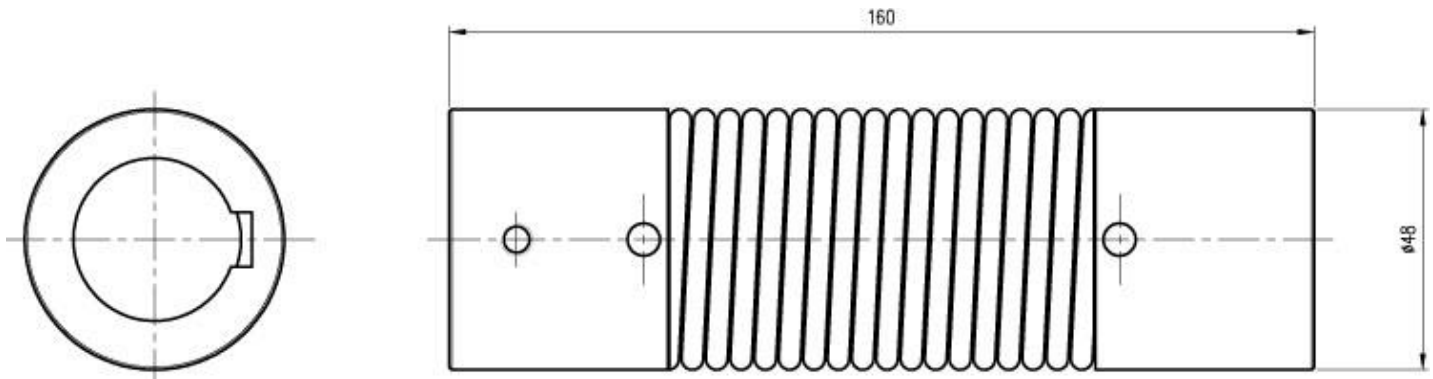

- High speed Up to 7000 rpm,
- High torque Up to 150ft lbs./149Kw@7000
- No internal bearings or inserts means no maintenance
- Larger angle of usage Up to 35°
- Able to absorb impacts and vibration with its twin spring design
- Multi directional high-low speed design
- ½" to 1¼" (13 - 32mm) shaft sizing, Keyway, Square and Hex splines.
- 4140 Alloy steel or T6061 T6 Aluminum construction