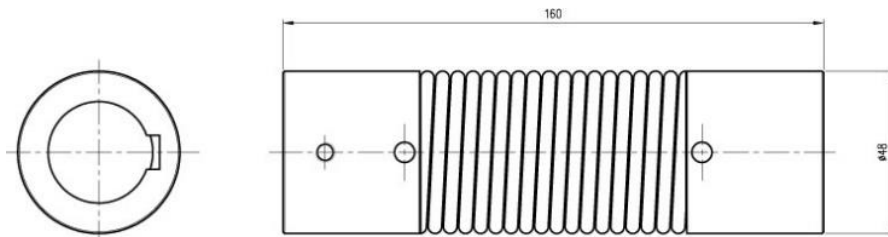

# Power transmission coupling comparison chart

Coupling Type	Twin Spring Coupling	Beam	Jaw	Bellows	Universal Joint	Spring	Elastomeric
Speed	High/Low	High	High	High	Low	Low	High/Low
Torque	High	Low	High	Low	High	Low	Low
Torsional rigidity	Yes	Yes	Yes	Yes	No	No	No
Angle of misalignment	High/Low (Max 45°) *	Low (4°)	Low (1/2-1°)	Low (1.5°)	High/Low (25-45°)	Low (4°)	Low (4°)
Multi directional	Yes	No	Yes	No	Yes	No	Yes
Internal Components	No	No	Yes	No	Yes	No	Yes
Backlash	Minimal	No	No	No	Yes	Yes	Yes
Max Torque	6000in/lbs.	100in/lbs.	5540 in/lbs.	200in/lbs.	10000 in/lbs.	150in/lbs.	3000in/lbs.
Max RPM	7000	7000	3450	8000	5000	6000	6000
Spline sizes	1/4" - 2 1/4"	0.09 - 0.75"	1" - 2.5"	1/4" - 2 3/4"	1/4" - 1 1/4"	1/4" - 3/4"	3/4" - 3"

TSC500 (6000 in/lbs static torque)

TSC300 (3600 in/lbs static torque)

TSC150 (1800 in/lbs static torque)

Outer Spring Set

Inner Spring Set

Central Ball bearing