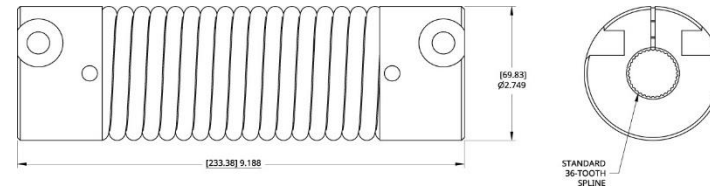

# Power transmission coupling comparison chart

Coupling Type	Twin Spring Coupling	Beam	Jaw	Bellows	Universal Joint	Spring	Elastomeric
Speed	High/Low	High	High	High	Low	Low	High/Low
Torque	High	Low	High	Low	High	Low	Low
Torsional rigidity	Yes	Yes	Yes	Yes	No	No	No
Angle of misalignment	High/Low (Max 45°) *	Low (4°)	Low (1/2-1°)	Low (1.5°)	High/Low (25-45°)	Low (4°)	Low (4°)
Multi directional	Yes	No	Yes	No	Yes	No	Yes
Internal Components	No	No	Yes	No	Yes	No	Yes
Backlash	Minimal	No	No	No	Yes	Yes	Yes
Max Torque	6000in/lbs.	100in/lbs.	5540 in/lbs.	200in/lbs.	10000 in/lbs.	150in/lbs.	3000in/lbs.
Max RPM	7000	7000	3450	8000	5000	6000	6000
Spline sizes	1/4" - 2 1/4"	0.09 - 0.75"	1" - 2.5"	1/4" - 2 3/4"	1/4" - 1 1/4"	1/4" - 3/4"	3/4" - 3"

TSC500 (6000 in/lbs static torque)

TSC300 (3600 in/lbs static torque)

TSC150 (1800 in/lbs static torque)

Outer Spring Set

Inner Spring Set

Central Ball bearing