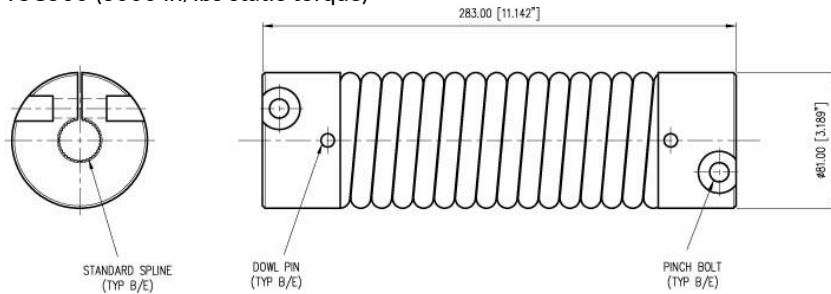

# Power transmission coupling comparison chart

Coupling Type	Twin Spring Coupling	Beam	Jaw	Bellows	Universal Joint	Spring	Elastomeric
Speed	High/Low	High	High	High	Low	Low	High/Low
Torque	High	Low	High	Low	High	Low	Low
Torsional rigidity	Yes	Yes	Yes	Yes	No	No	No
Angle of misalignment	High/Low (Max 45°) *	Low (4°)	Low (1/2-1°)	Low (1.5°)	High/Low (25-45°)	Low (4°)	Low (4°)
Multi directional	Yes	No	Yes	No	Yes	No	Yes
Internal Components	No	No	Yes	No	Yes	No	Yes
Backlash	Minimal	No	No	No	Yes	Yes	Yes
Max Torque	6000in/lbs.	100in/lbs.	5540 in/lbs.	200in/lbs.	10000 in/lbs.	150in/lbs.	3000in/lbs.
Max RPM	7000	7000	3450	8000	5000	6000	6000
Spline sizes	1/4" - 2 1/4"	0.09 - 0.75"	1" - 2.5"	1/4" - 2 3/4"	1/4" - 1 1/4"	1/4" - 3/4"	3/4" - 3"

TSC500 (6000 in/lbs static torque)

TSC300 (3600 in/lbs static torque)

TSC150 (1800 in/lbs static torque)

Outer Spring Set

Inner Spring Set

Central Ball bearing